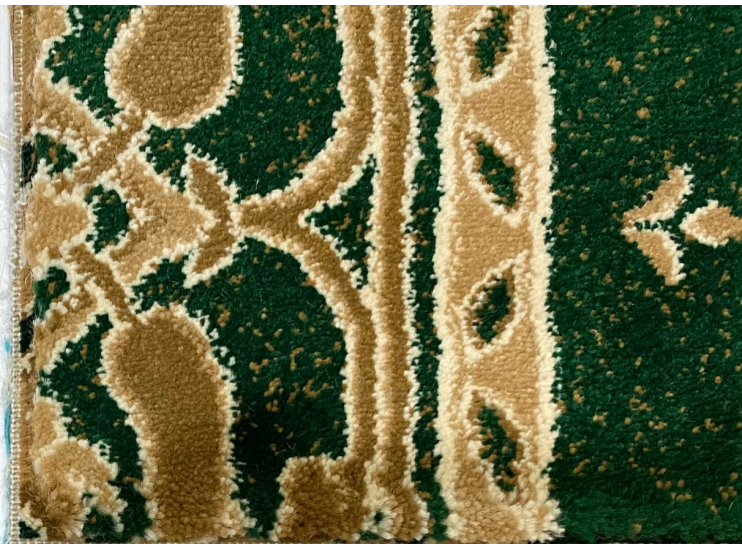

AL-ANSAR - RED-01

AL-ANSAR - GREEN-03

AL-ANSAR - BEIGE-04

Fireproof

CRI PLUS

NO delamination

Ultraviolet resistance

Antistatic

Reduced flammability

Wear resistance

Environmental

UC FLOOR MOSQUE CARPET

RED-01

GREEN-02

BEIGE-04