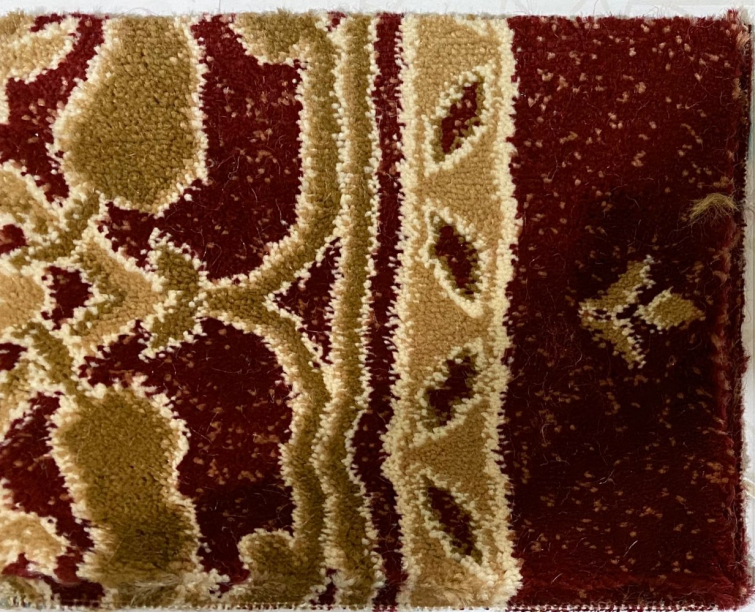

Reduced flammability

Wear resistance

Environmental

UC FLOOR MOSQUE CARPET

RED-01

GREEN-02

BEIGE-04