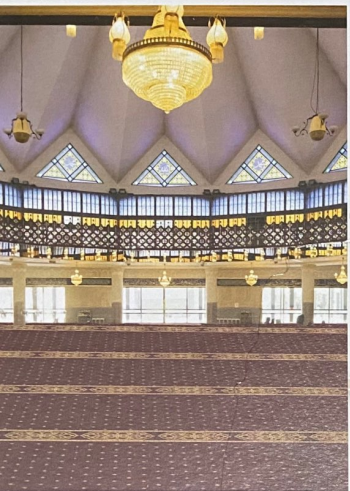

Reduced flammability

Wear resistance

Environmental

UC FLOOR MOSQUE CARPET

RED-01

GREEN-02

BEIGE-04