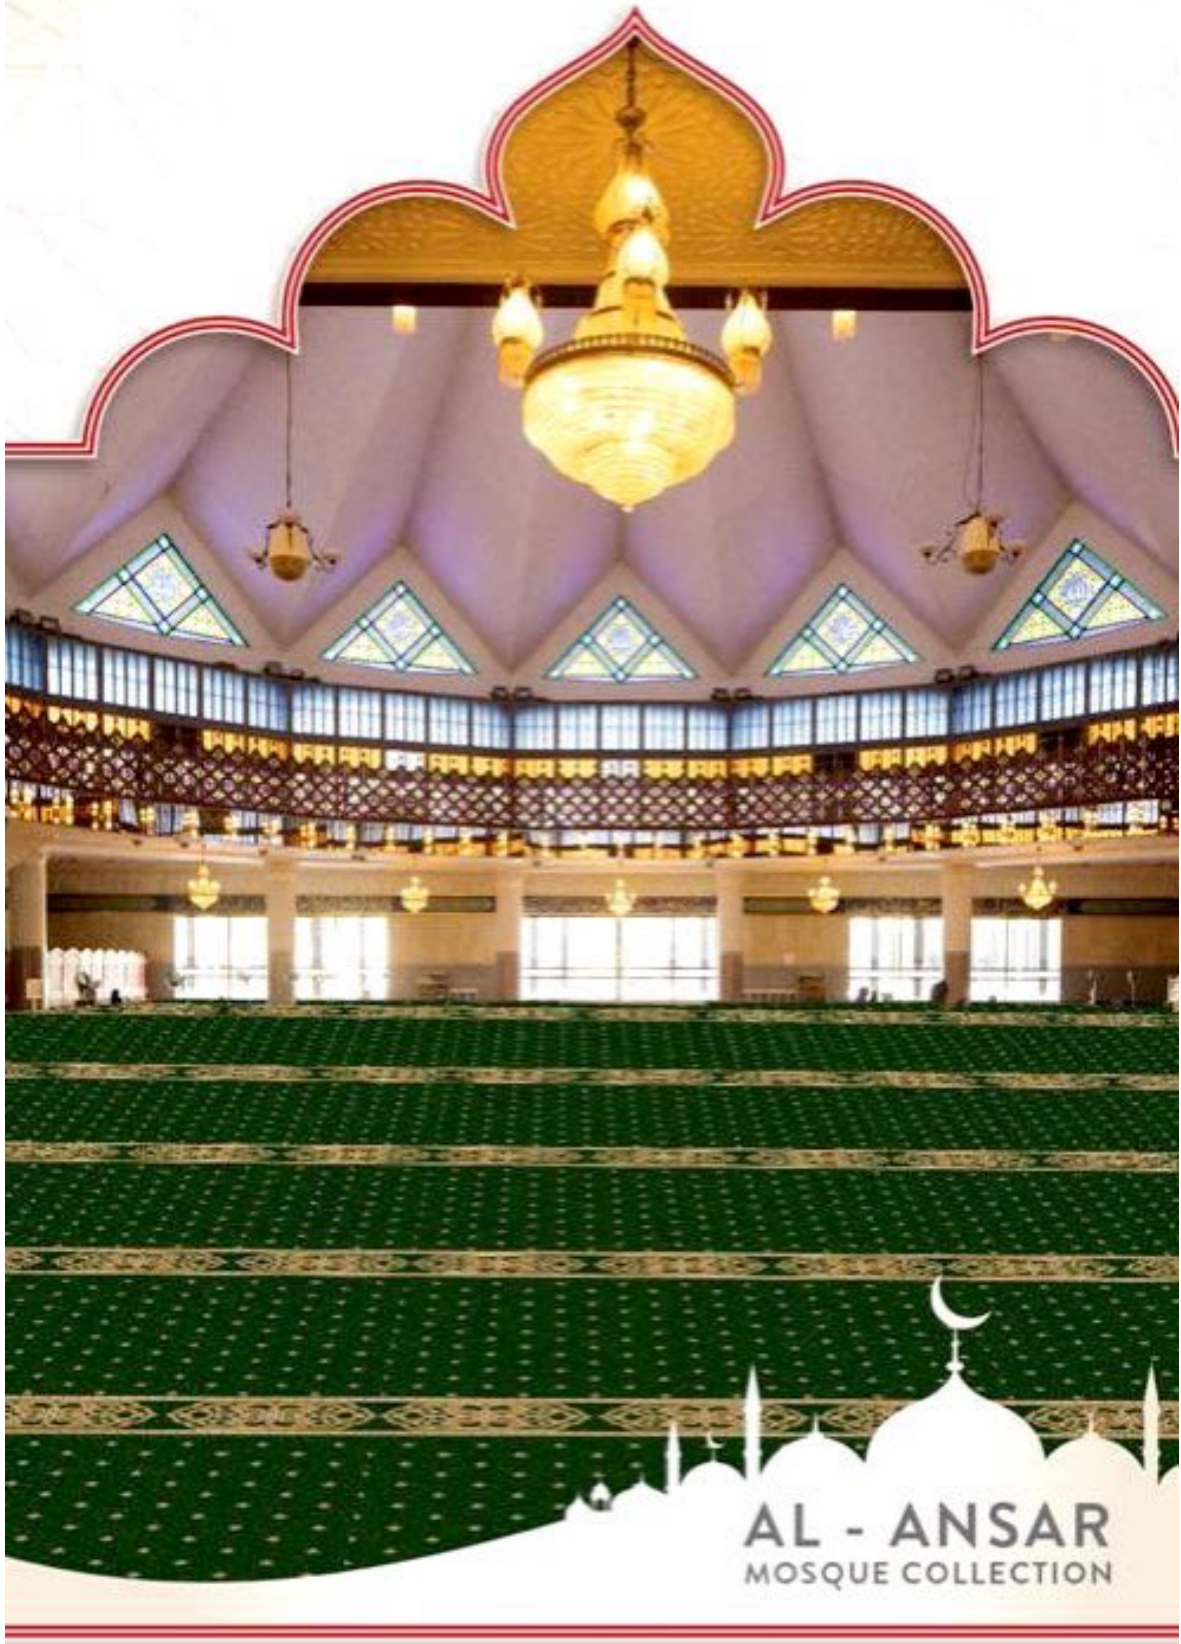

# UC FLOOR

MOSQUE CARPET

AL - ANSAR  
MOSQUE COLLECTION

THE CHOICE OF PROFESSIONALS

# UC FLOOR MOSQUE CARPET

## SPECIFICATIONS

<b>Quality Name</b>	AL- Ansar Mosque Collection
<b>Construction</b>	Cut Pile Woven Power loom
<b>Yarn Pile</b>	100% Polypropylene Synthetic Fiber
<b>Pile Weight</b>	2300gr/m2 ±100gr- 70oz
<b>Total Weight</b>	3000gr/m2 ±100gr- 90oz
<b>Pile Height</b>	12mm ±1mm
<b>Total Height</b>	13mm ±1mm
<b>Backing</b>	Jute Backing with Glue
<b>Roll Size</b>	4mt x 25mt
<b>Contry of Origin</b>	<b>TURKEY</b>