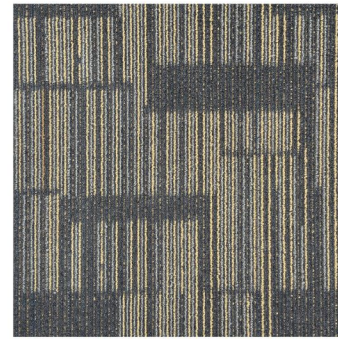

HELIUM SQ
Series

HE-01

HE-01

HE-04

HE-05

HE-06

HE-04

HE-06

HE-05

Floor CARPET

Style Name:	Helium SQ
Pile Fibre:	PP
Dye Method:	Solution Dyed
Gauge:	1/12 "
Pile Weight:	550g/m ² ±10g/m ²
Average Pile Height:	3/2.5/2±0.5mm
Total Thickness:	5.5±0.5mm
Primary Backing:	PP
Backing Structure:	Bitumen + Non-woven
Tile Size:	50x50cm
Qty.of Tiles per Box :	24 pcs (6 sqm.)