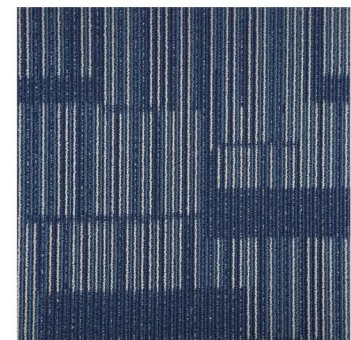

HELIUM SQ
Series

HE-01

HE-01

HE-04

HE-05

HE-06

HE-04

HE-06

HE-05

Floor CARPET

Style Name:	Helium SQ
Pile Fibre:	PP
Dye Method:	Solution Dyed
Gauge:	1/12 "
Pile Weight:	550g/m ² ±10g/m ²
Average Pile Height:	3/2.5/2±0.5mm
Total Thickness:	5.5±0.5mm
Primary Backing:	PP
Backing Structure:	Bitumen + Non-woven
Tile Size:	50x50cm
Qty.of Tiles per Box :	24 pcs (6 sqm.)