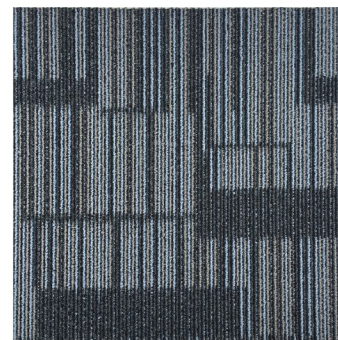

HELIUM SQ
Series

HE-01

HE-01

HE-04

HE-05

HE-06

HE-04

HE-06

HE-05

Floor CARPET

Style Name:	Helium SQ
Pile Fibre:	PP
Dye Method:	Solution Dyed
Gauge:	1/12 "
Pile Weight:	550g/m ² ±10g/m ²
Average Pile Height:	3/2.5/2±0.5mm
Total Thickness:	5.5±0.5mm
Primary Backing:	PP
Backing Structure:	Bitumen + Non-woven
Tile Size:	50x50cm
Qty.of Tiles per Box :	24 pcs (6 sqm.)